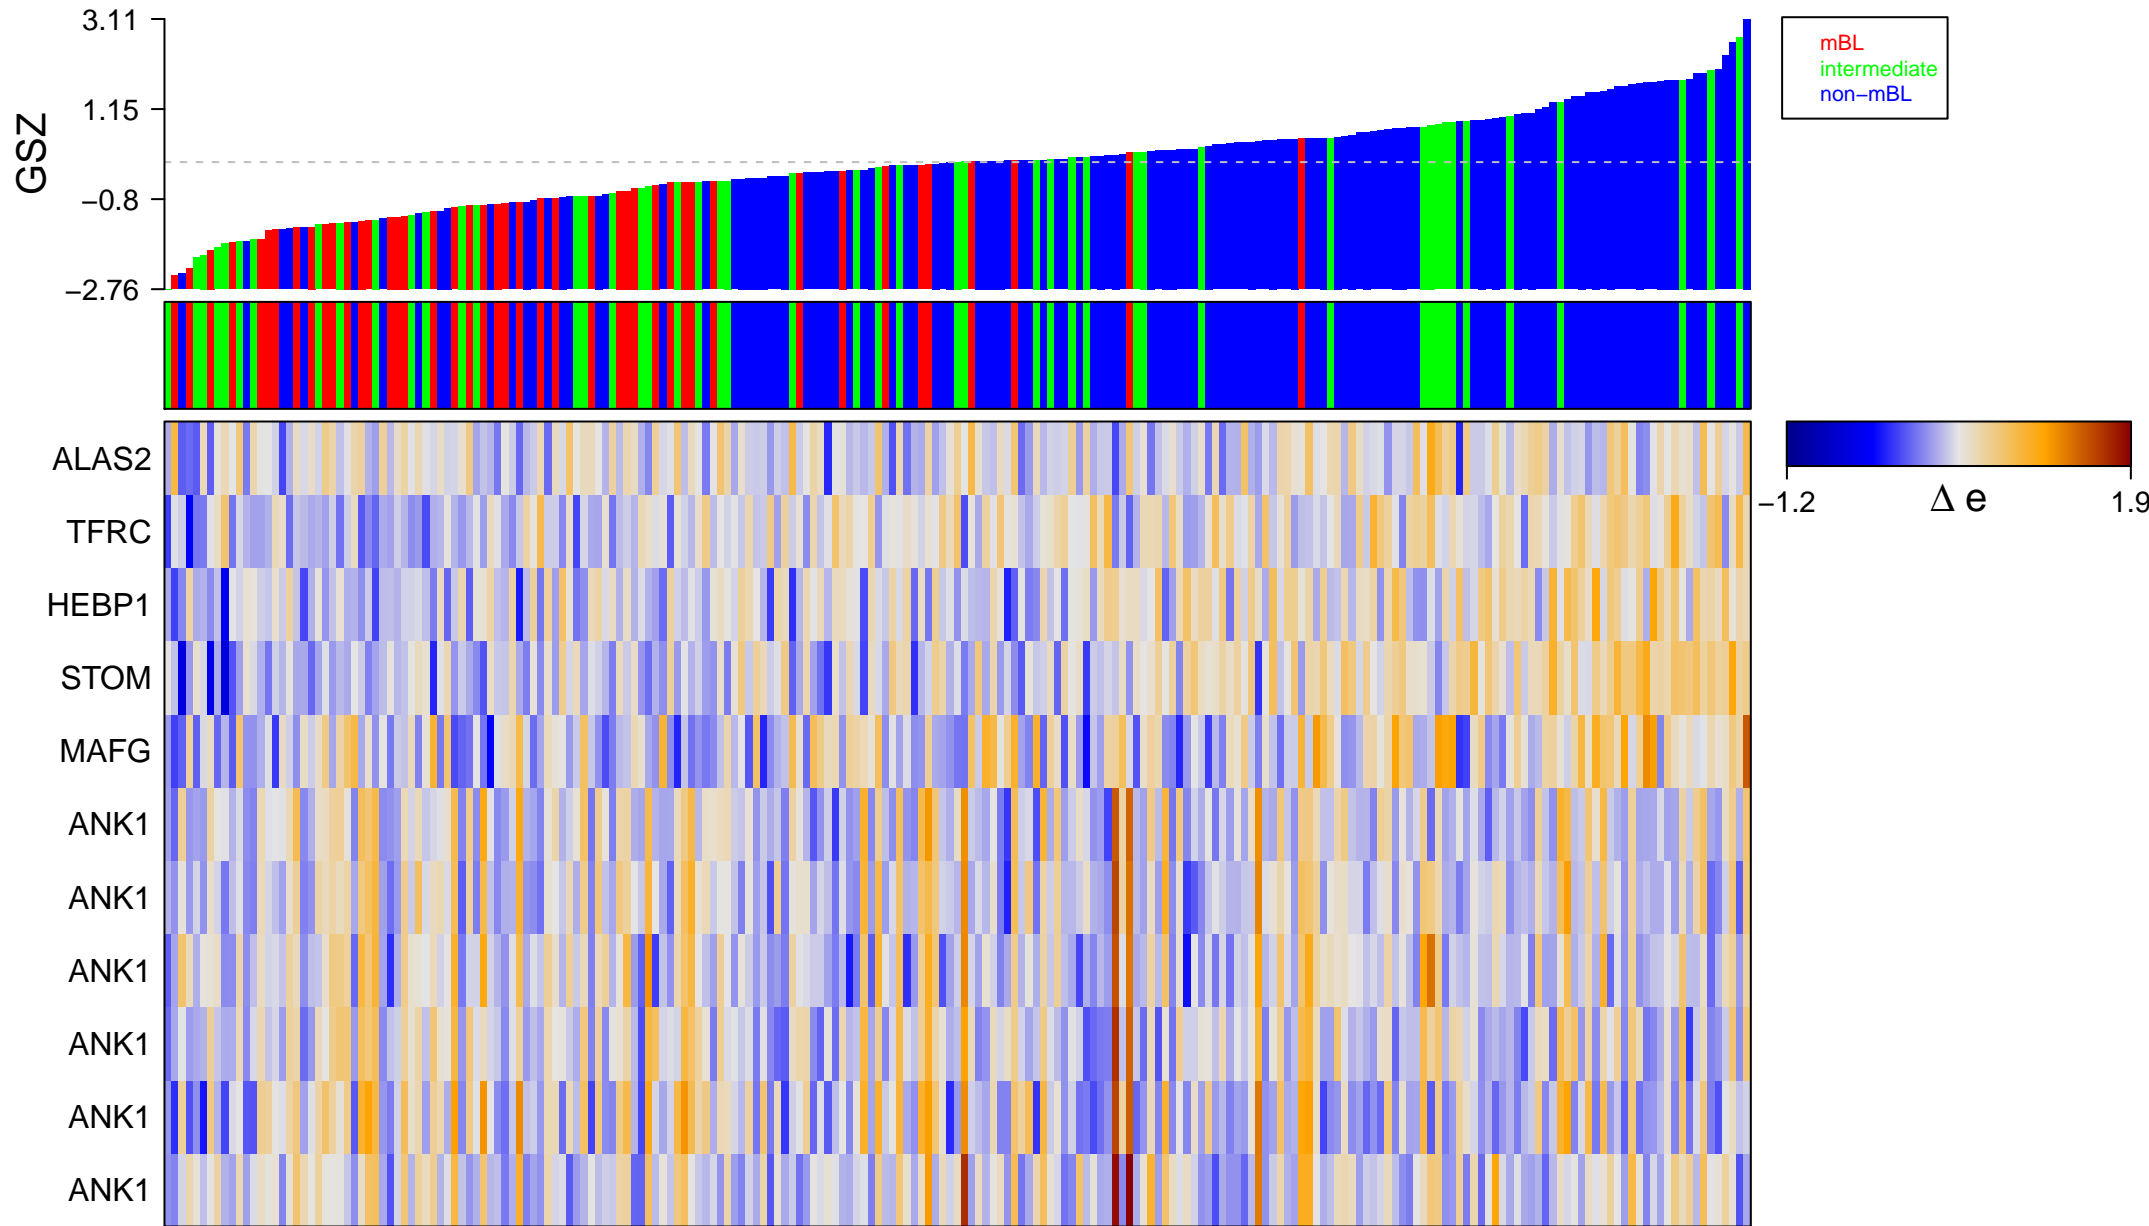

WELCH_GATA1_TARGETS

WELCH_GATA1_TARGETS

■ on
■ -
□ off

WELCH_GATA1_TARGETS